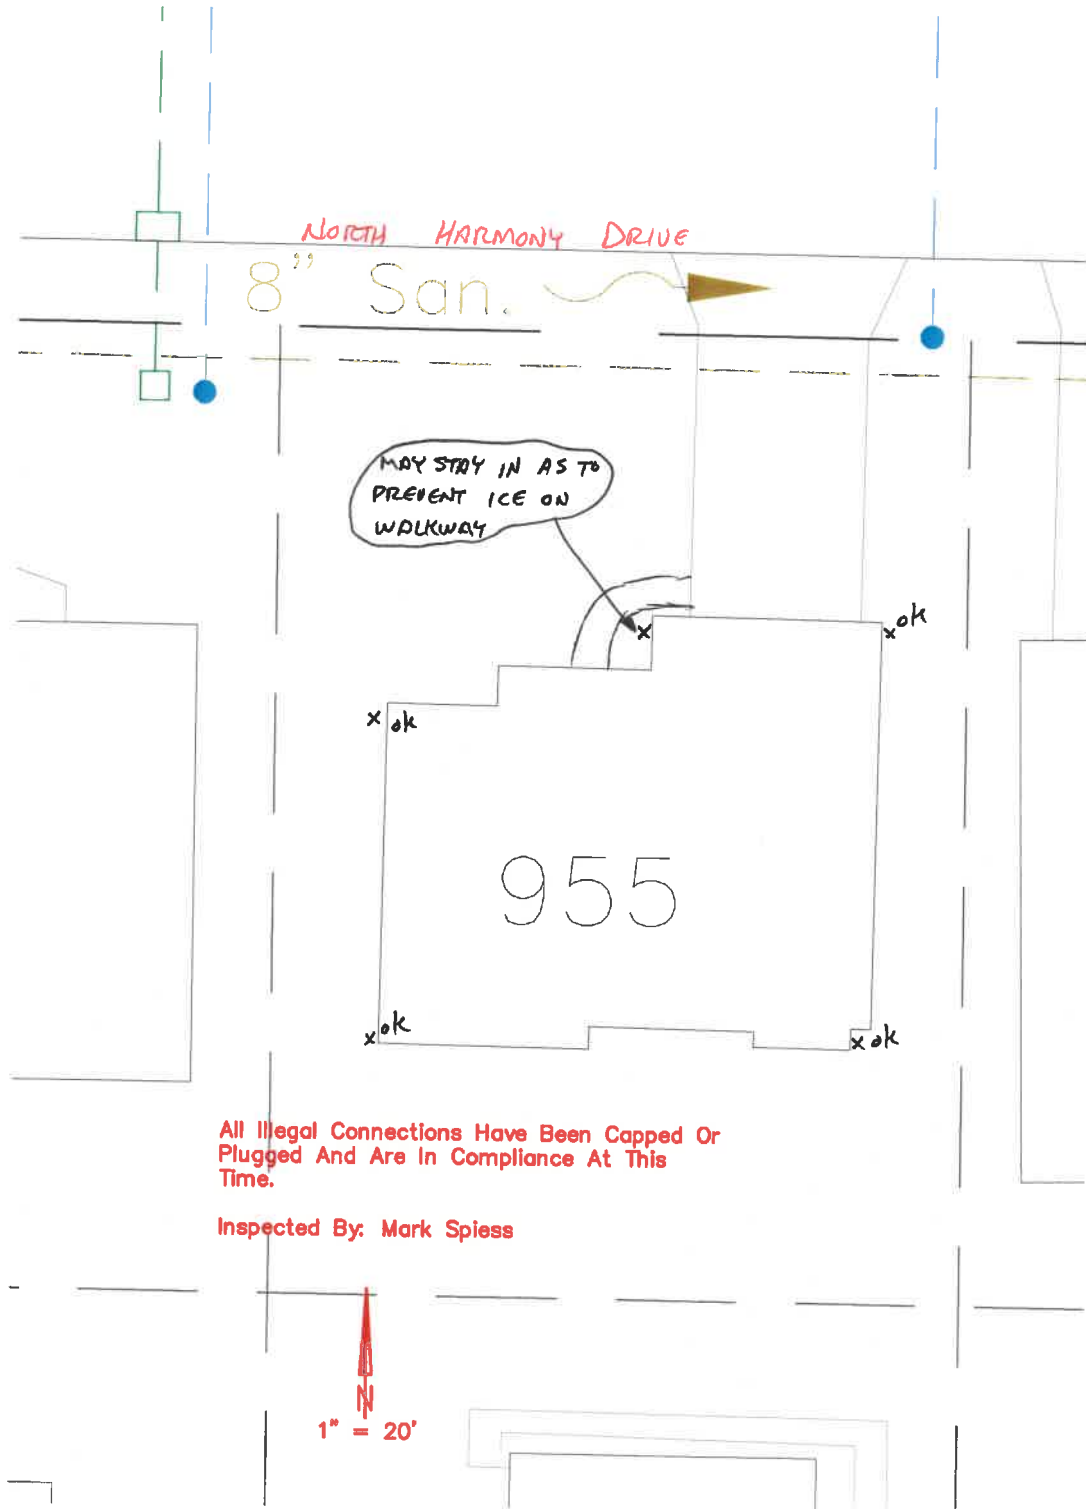

955 NORTH HARMONY DRIVE  
ILLEGAL DOWNSPOUT INVESTIGATION

2015

All Illegal Connections Have Been Capped Or  
Plugged And Are In Compliance At This  
Time.

Inspected By: Mark Spiess